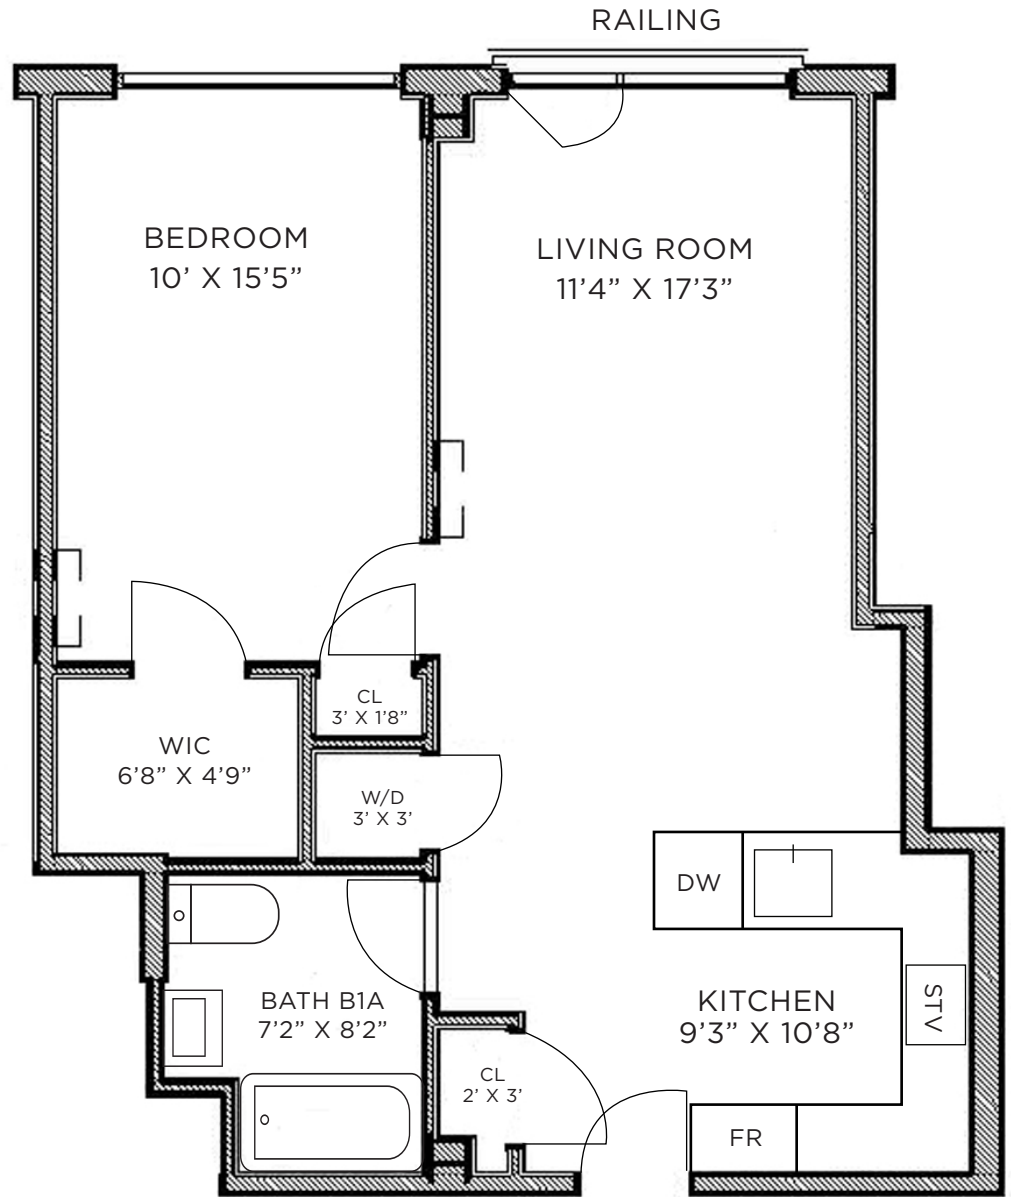

MIROZA AT RIDGE HILL

UNIT 710

1 Bedroom | 1 Bathroom
Gross Area: 685 Sq Ft.

bohemia
REALTY GROUP

* All Square footage and dimensions are approximate. Exact dimensions out to be obtained by enlisting the services of a professional architect or engineer. Equal Housing Opportunity.