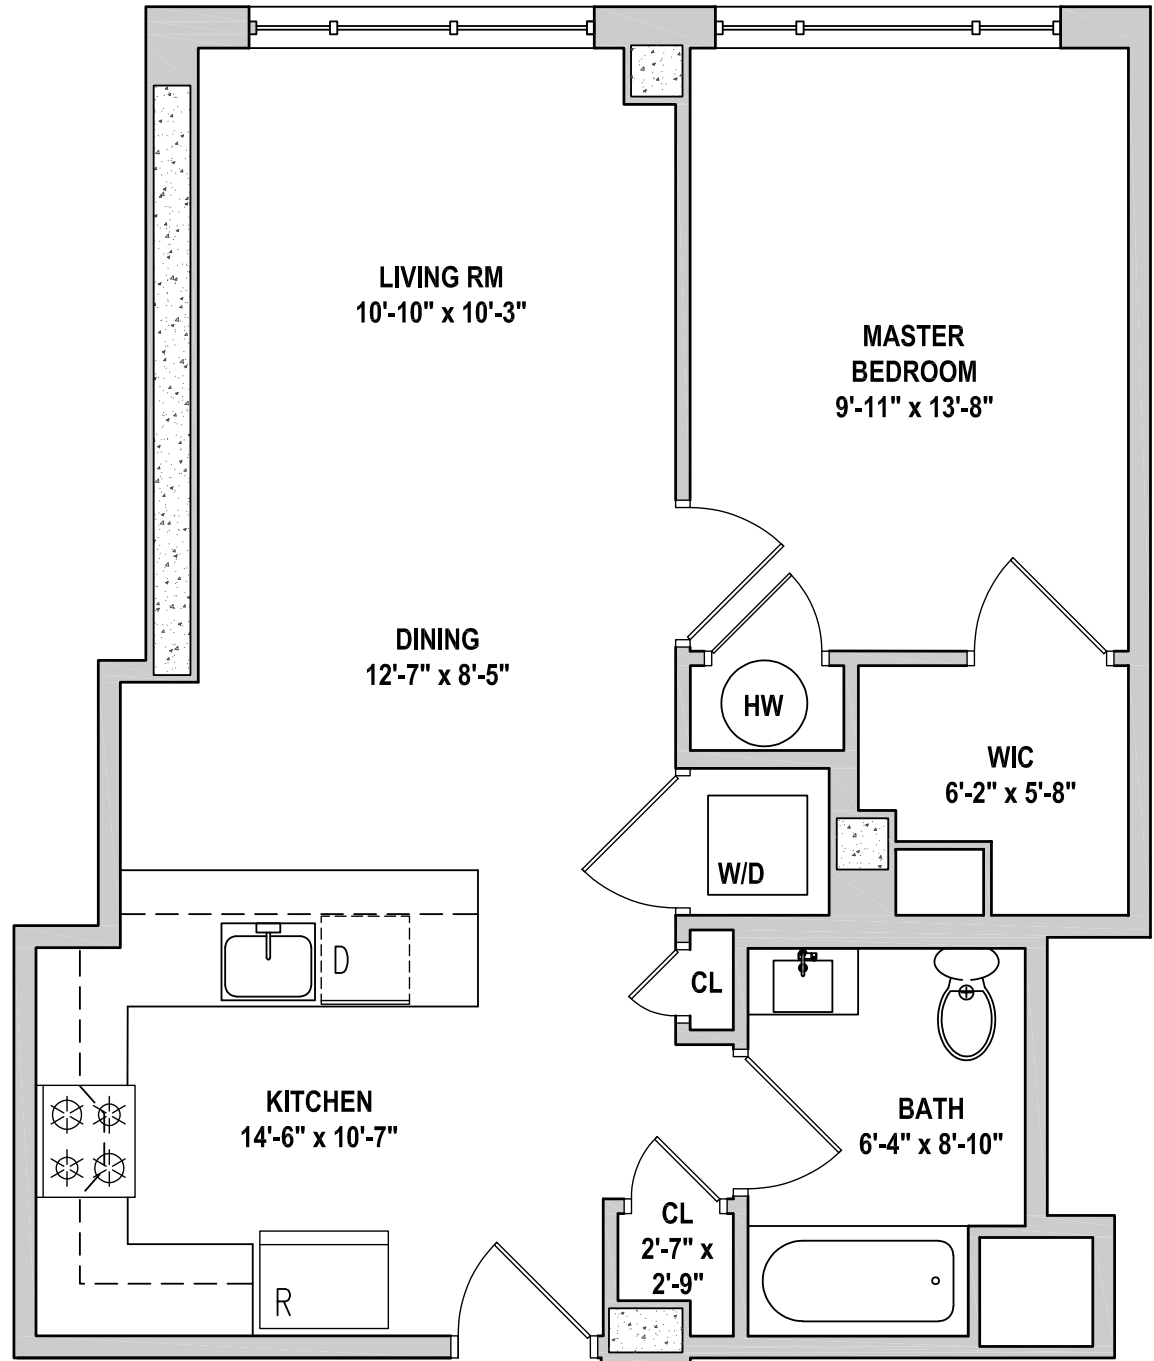

MIROZA

AT 601 RIDGE HILL BLVD

UNIT 1309

1 Bedroom | 1 Bathroom
Gross Area: 686 Sq. Ft.

bohemia
REALTY GROUP

* All Square footage and dimensions are approximate. Exact dimensions out to be obtained by enlisting the services of a professional architect or engineer. Equal Housing Opportunity.