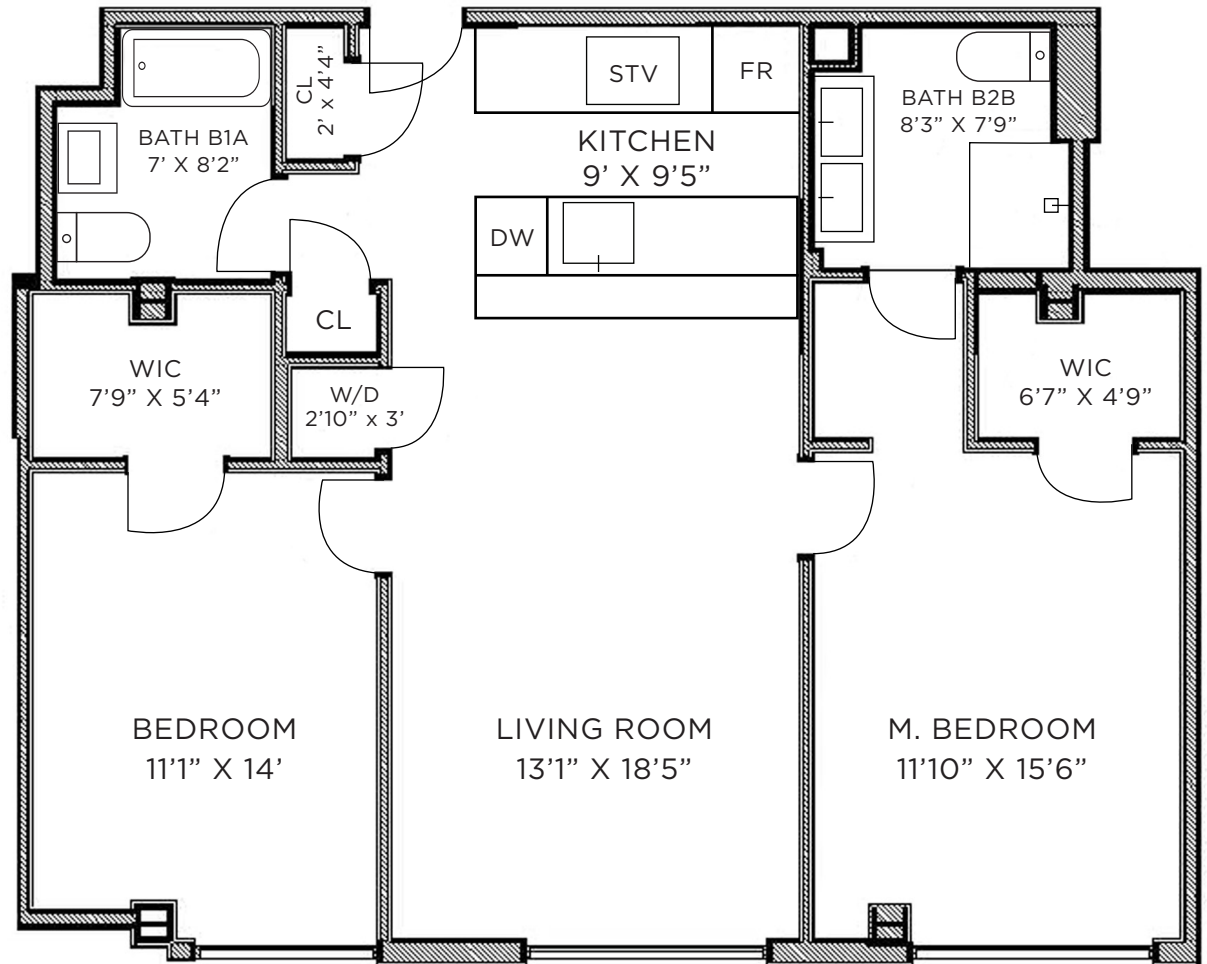

MIROZA AT RIDGE HILL

UNIT 1004

2 Bedroom | 2 Bathroom
Gross Area: 1092 Sq Ft.

bohemia
REALTY GROUP

Proud Member
REBNY
REAL ESTATE BOARD OF NEW YORK

EQUAL HOUSING
OPPORTUNITY

* All Square footage and dimensions are approximate. Exact dimensions out to be obtained by enlisting the services of a professional architect or engineer. Equal Housing Opportunity.