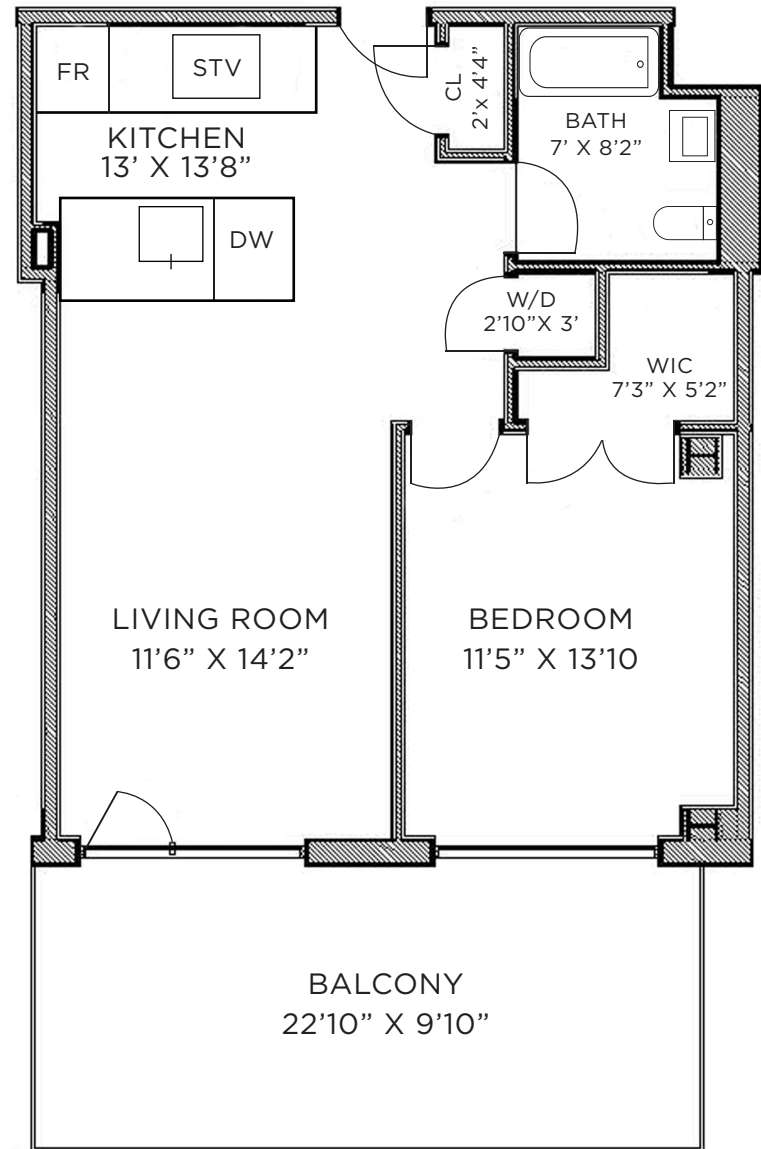

# MIROZA AT RIDGE HILL

## UNIT 304

1 Bedroom | 1 Bathroom  
Gross Area: 705 Sq Ft.  
Terrace/Balcony: 236 Sq Ft.

\* All Square footage and dimensions are approximate. Exact dimensions out to be obtained by enlisting the services of a professional architect or engineer. Equal Housing Opportunity.