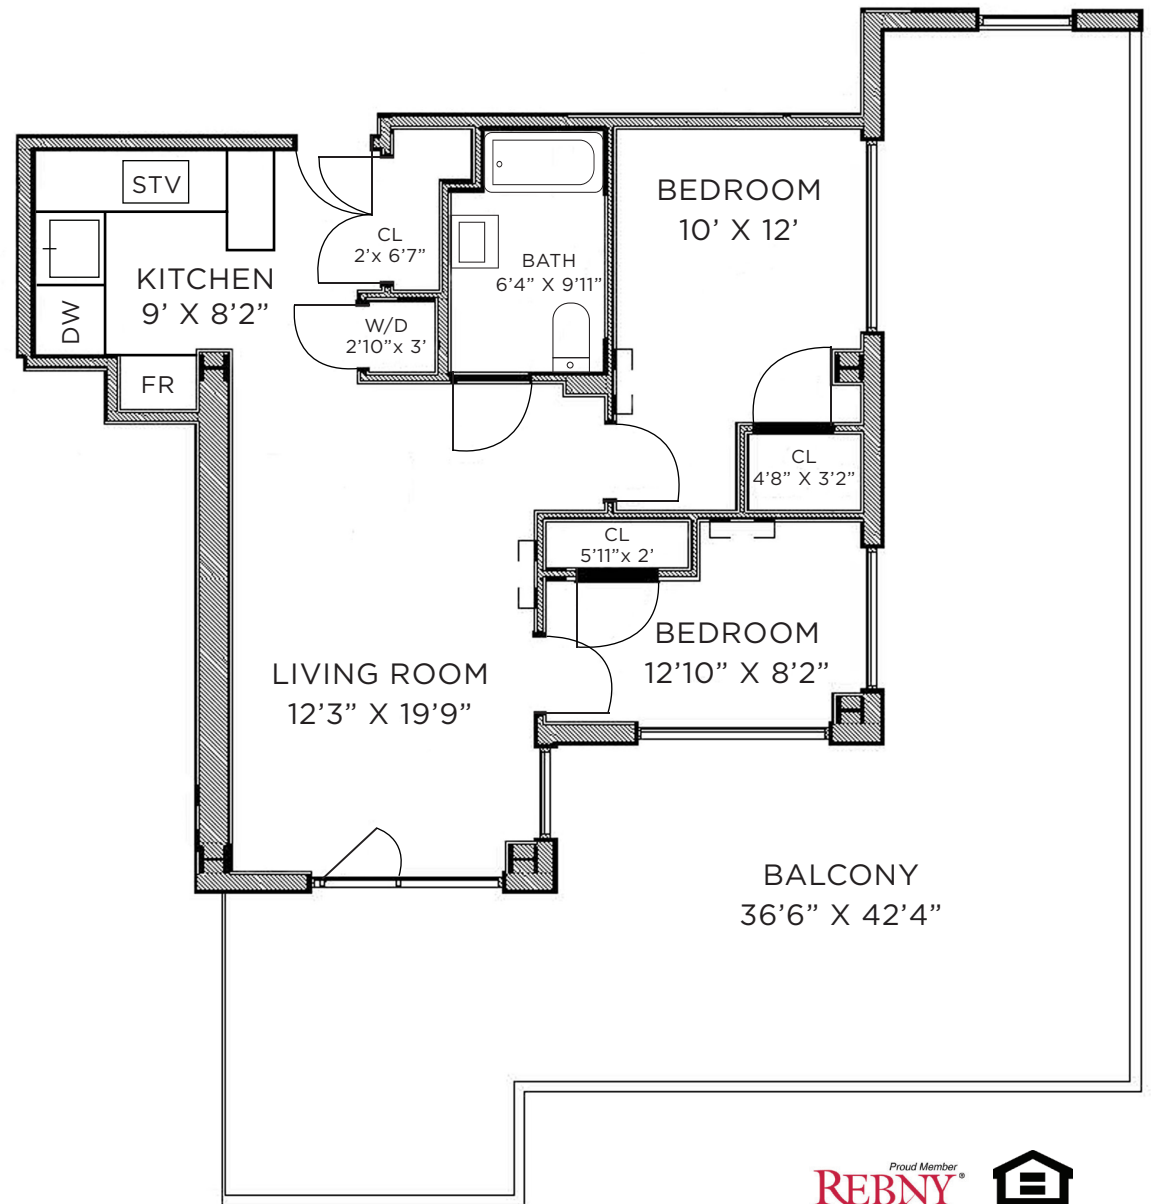

MIROZA AT RIDGE HILL

UNIT 506

2 Bedroom | 1 Bathroom
Gross Area: 856 Sq Ft.
Terrace/Balcony: 913 Sq Ft.

bohemia
REALTY GROUP

* All Square footage and dimensions are approximate. Exact dimensions out to be obtained by enlisting the services of a professional architect or engineer. Equal Housing Opportunity.