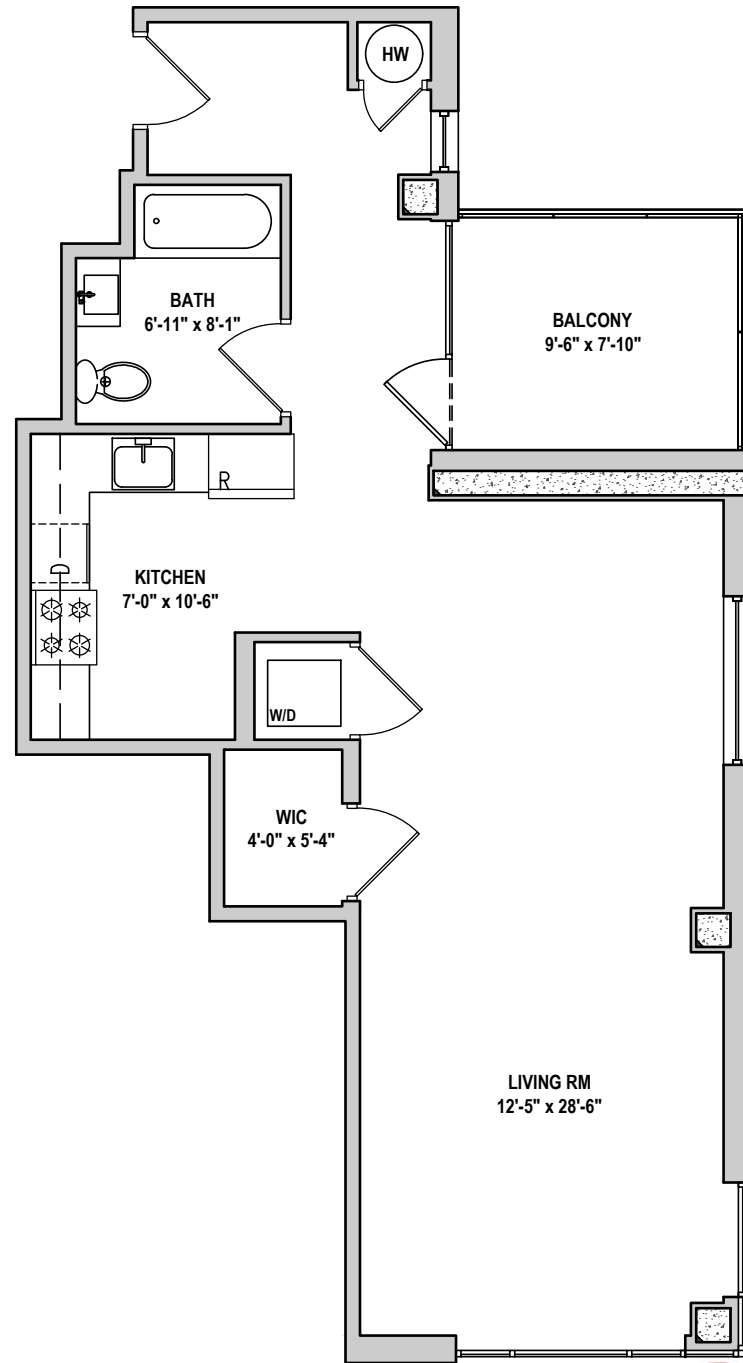

MIROZA AT RIDGE HILL

UNIT 701

Studio | 1 Bathroom
Gross Area: 698 Sq. Ft.

bohemia
REALTY GROUP

Proud Member
REBNY
REAL ESTATE BOARD OF NEW YORK

* All Square footage and dimensions are approximate. Exact dimensions out to be obtained by enlisting the services of a professional architect or engineer. Equal Housing Opportunity.