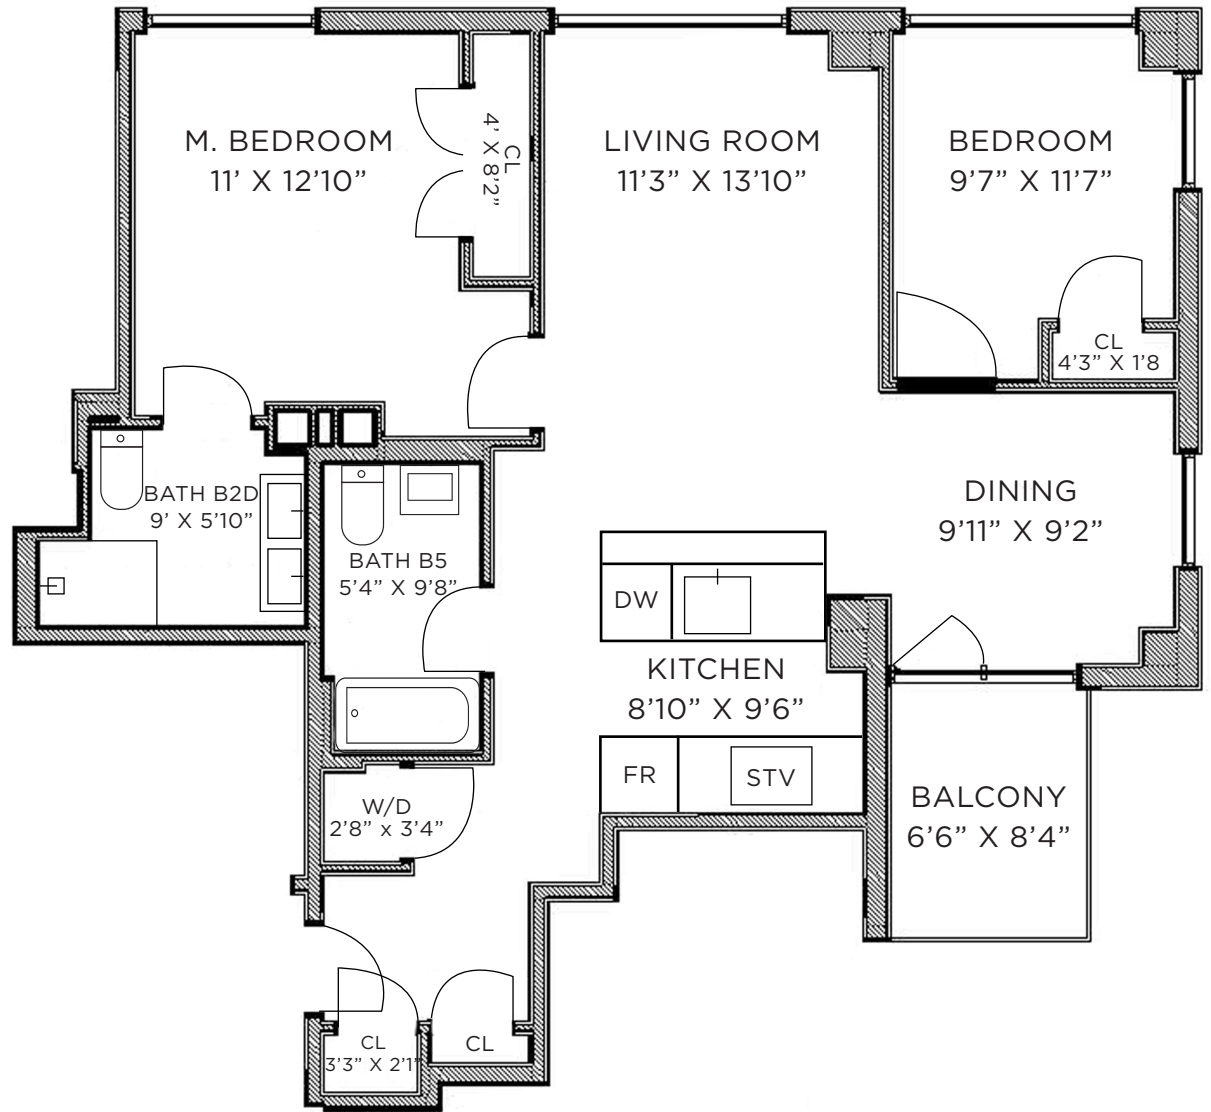

MIROZA AT RIDGE HILL

UNIT 1107

2 Bedroom | 2 Bathroom
Gross Area: 982 Sq Ft.
Terrace/Balcony: 58 Sq Ft.

bohemia
REALTY GROUP

* All Square footage and dimensions are approximate. Exact dimensions out to be obtained by enlisting the services of a professional architect or engineer. Equal Housing Opportunity.